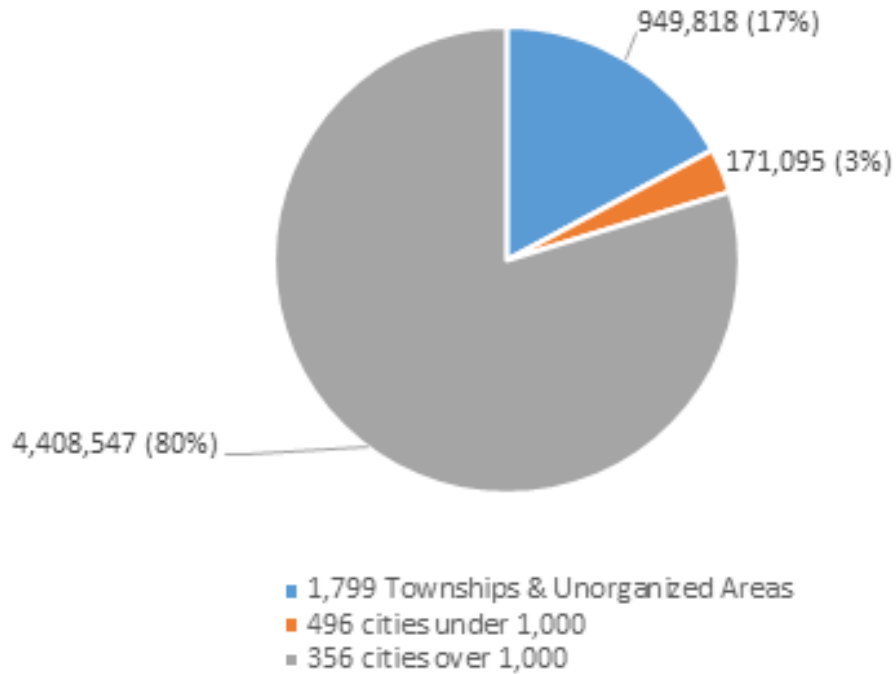

Total MN Population, 2016 (with 2.4 persons/household, on average)

Total MN Cities Population, 2016